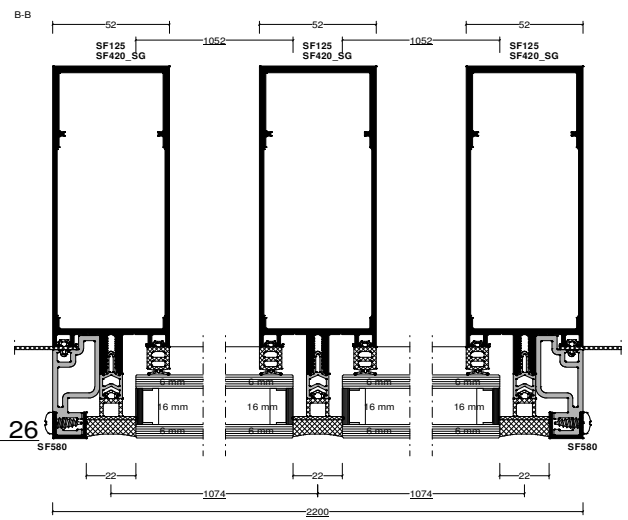

Pos. 011, Quantity: 2
 North Elevation - S2 - Silicone glazed Shaped screen sides
 Job: Peter Hitchen Architects_Carr Lane_Blackburn
 System: Senior SF52 Silicone Glazed 6mm Inner Pane 6mm Outer Pane
 Exterior View