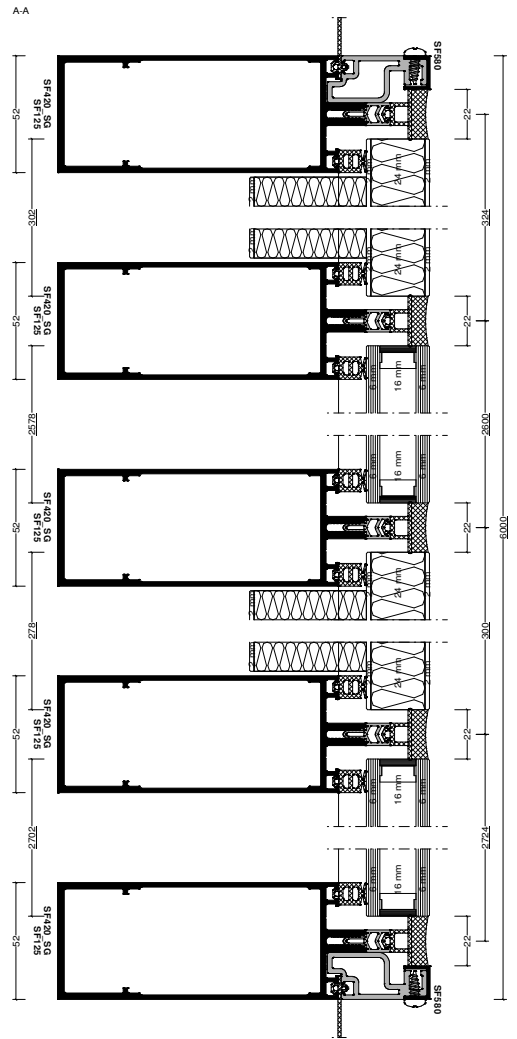

Pos. 011, Quantity: 2
 North Elevation - S2 - Silicone glazed Shaped screen sides
 Job: Peter Hitchen Architects_Carr Lane_Blackburn
 System: Senior SF52 Silicone Glazed 6mm Inner Pane 6mm Outer Pane
 Exterior View