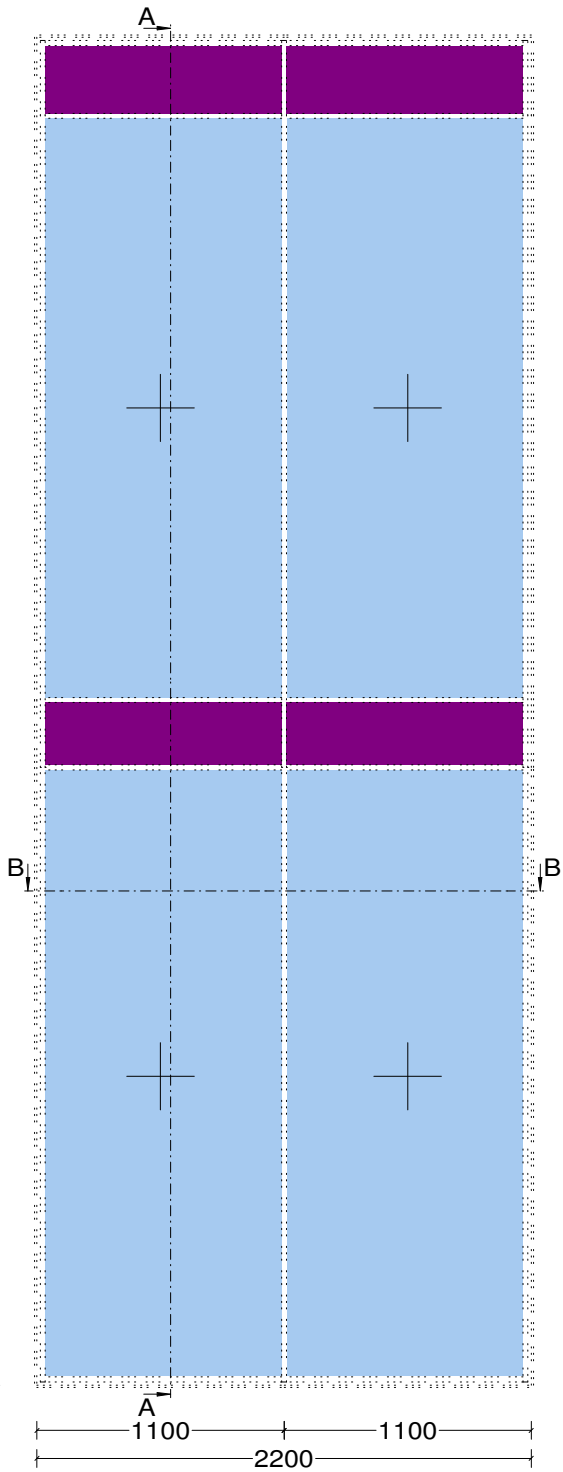

Pos. 011, Quantity: 2
 North Elevation - S2 - Silicone glazed Shaped screen sides
 Job: Peter Hitchen Architects_Carr Lane_Blackburn
 System: Senior SF52 Silicone Glazed 6mm Inner Pane 6mm Outer Pane
 Exterior View